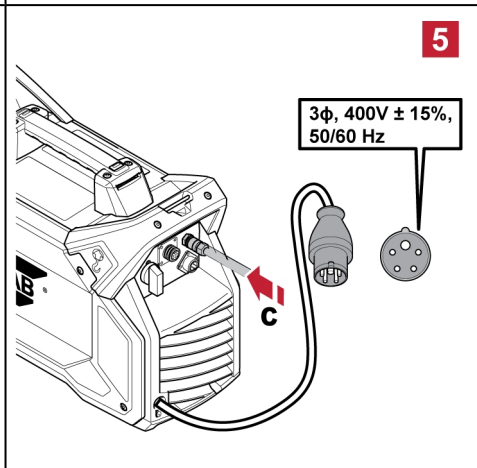

Renegade ET 350iPA

Quick Start Guide

0448 689 001 GB 20250214

WE CARE ABOUT THE ENVIRONMENT

FIND YOUR MANUAL ONLINE

manuals.esab.com

For contact information visit esab.com

ESAB AB, Lindholmsallén 9, Box 8004, 402 77 Gothenburg, Sweden, Phone +46 (0) 31 50 90 00