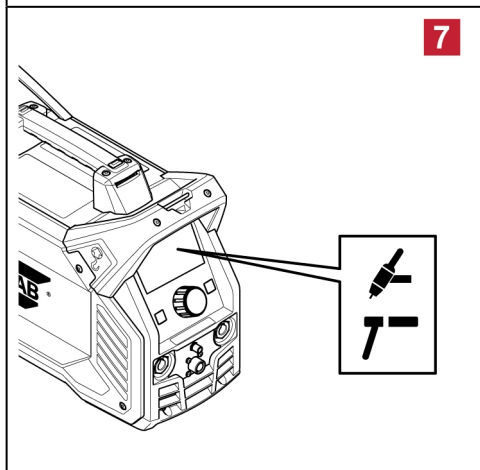

Renegade ET 350iPA

Quick Start Guide

0448 689 001 GB 20250214

WE CARE ABOUT THE ENVIRONMENT

FIND YOUR MANUAL ONLINE

manuals.esab.com

For contact information visit esab.com

ESAB AB, Lindholmsallén 9, Box 8004, 402 77 Gothenburg, Sweden, Phone +46 (0) 31 50 90 00