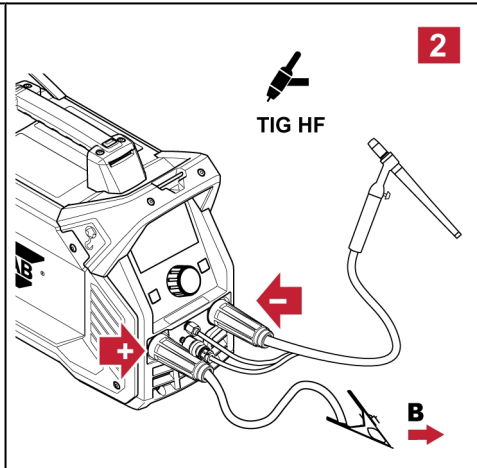

Renegade ET 350iPA

Quick Start Guide

0448 689 001 GB 20250214

WE CARE ABOUT THE ENVIRONMENT

FIND YOUR MANUAL ONLINE

manuals.esab.com

For contact information visit esab.com

ESAB AB, Lindholmsallén 9, Box 8004, 402 77 Gothenburg, Sweden, Phone +46 (0) 31 50 90 00