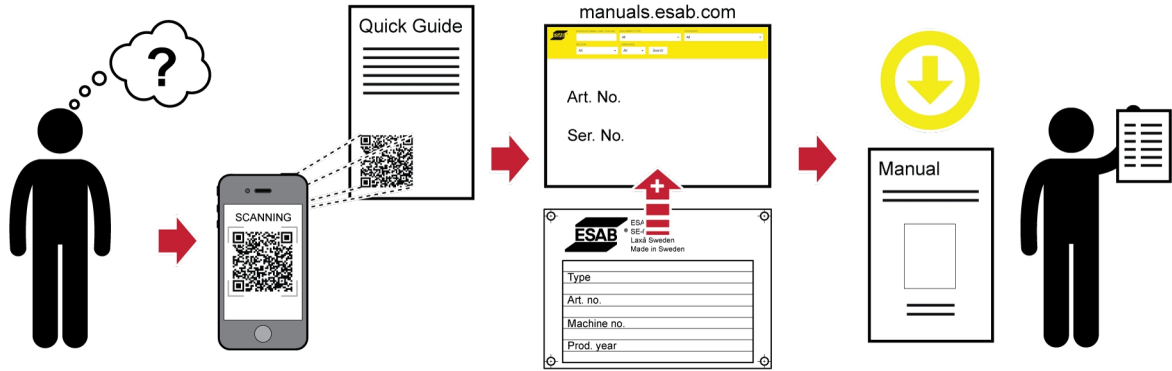

Renegade ET 350iPA

Quick Start Guide

0448 689 001 GB 20250214

WE CARE ABOUT THE ENVIRONMENT

FIND YOUR MANUAL ONLINE

manuals.esab.com

For contact information visit esab.com

ESAB AB, Lindholmsallén 9, Box 8004, 402 77 Gothenburg, Sweden, Phone +46 (0) 31 50 90 00