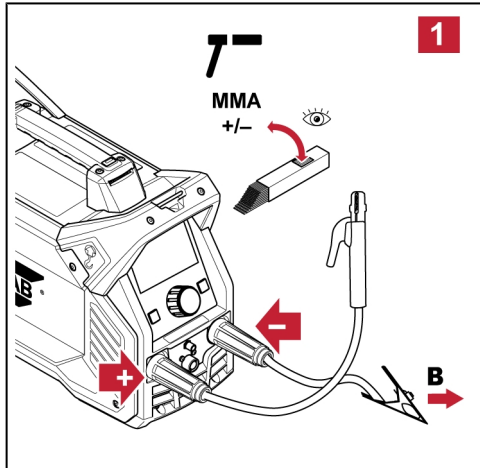

Renegade ET 350iPA

Quick Start Guide

0448 689 001 GB 20250214

WE CARE ABOUT THE ENVIRONMENT

FIND YOUR MANUAL ONLINE

manuals.esab.com

For contact information visit esab.com

ESAB AB, Lindholmsallén 9, Box 8004, 402 77 Gothenburg, Sweden, Phone +46 (0) 31 50 90 00