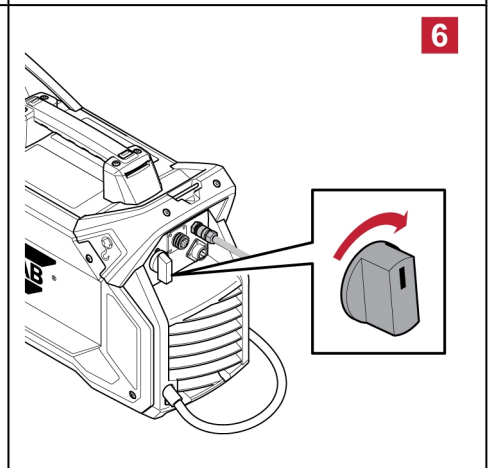

Renegade ET 350iPA

Quick Start Guide

0448 689 001 GB 20250214

WE CARE ABOUT THE ENVIRONMENT

FIND YOUR MANUAL ONLINE

manuals.esab.com

For contact information visit esab.com

ESAB AB, Lindholmsallén 9, Box 8004, 402 77 Gothenburg, Sweden, Phone +46 (0) 31 50 90 00