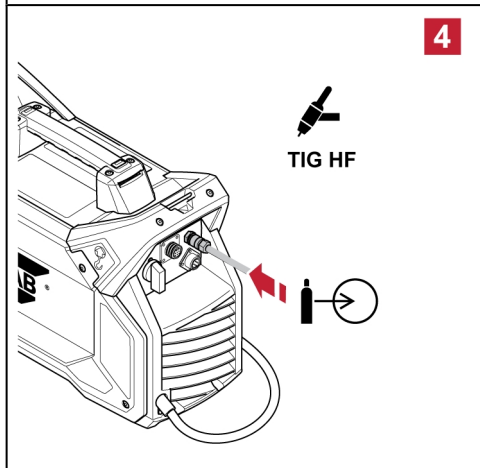

Renegade ET 350iPA

Quick Start Guide

0448 689 001 GB 20250214

WE CARE ABOUT THE ENVIRONMENT

FIND YOUR MANUAL ONLINE

manuals.esab.com

For contact information visit esab.com

ESAB AB, Lindholmsallén 9, Box 8004, 402 77 Gothenburg, Sweden, Phone +46 (0) 31 50 90 00