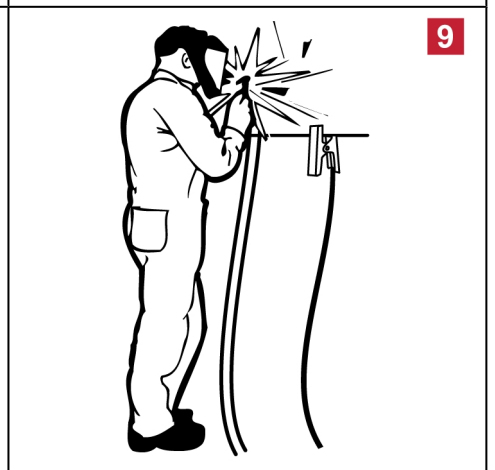

Renegade ET 350iPA

Quick Start Guide

0448 689 001 GB 20250214

WE CARE ABOUT THE ENVIRONMENT

FIND YOUR MANUAL ONLINE

manuals.esab.com

For contact information visit esab.com

ESAB AB, Lindholmsallén 9, Box 8004, 402 77 Gothenburg, Sweden, Phone +46 (0) 31 50 90 00