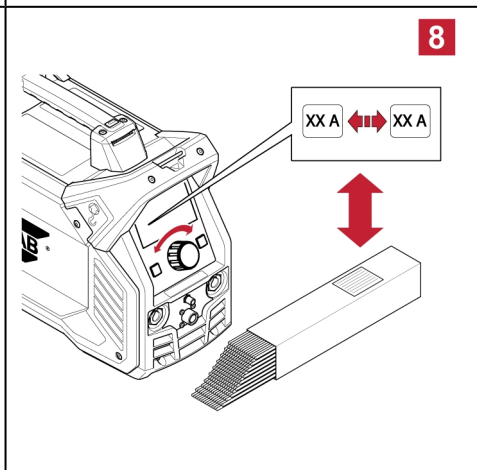

Renegade ET 350iPA

Quick Start Guide

0448 689 001 GB 20250214

WE CARE ABOUT THE ENVIRONMENT

FIND YOUR MANUAL ONLINE

manuals.esab.com

For contact information visit esab.com

ESAB AB, Lindholmsallén 9, Box 8004, 402 77 Gothenburg, Sweden, Phone +46 (0) 31 50 90 00