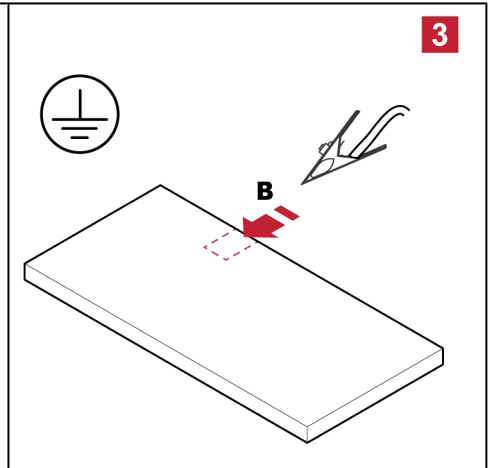

Renegade ET 350iPA

Quick Start Guide

0448 689 001 GB 20250214

WE CARE ABOUT THE ENVIRONMENT

FIND YOUR MANUAL ONLINE

manuals.esab.com

For contact information visit esab.com

ESAB AB, Lindholmsallén 9, Box 8004, 402 77 Gothenburg, Sweden, Phone +46 (0) 31 50 90 00